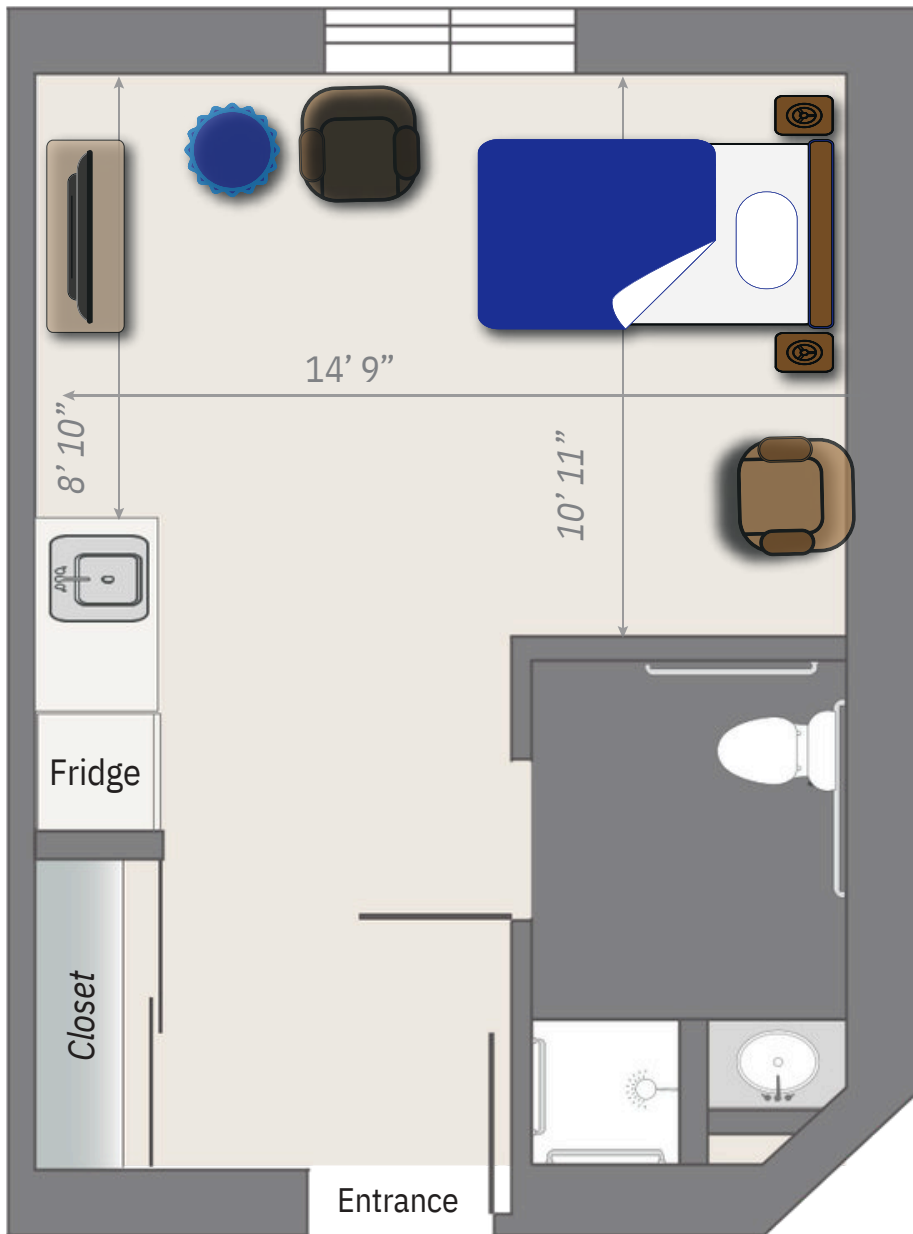

Assisted Living Floor Plans

Private Studio, Small

MIRA VIE

Assisted Living Floor Plans

Private Studio, Medium

MIRA VIE

Assisted Living Floor Plans

Private Studio, Medium with Den

MIRA VIE

Assisted Living Floor Plans

Companion Suite, Small

MIRA VIE

Assisted Living Floor Plans

Companion Suite, Large

MIRA VIE

Assisted Living Floor Plans

Assisted Living Studio Corner

MIRA VIE

Assisted Living Floor Plans

Assisted Living Large Two Room Suite

MIRA VIE