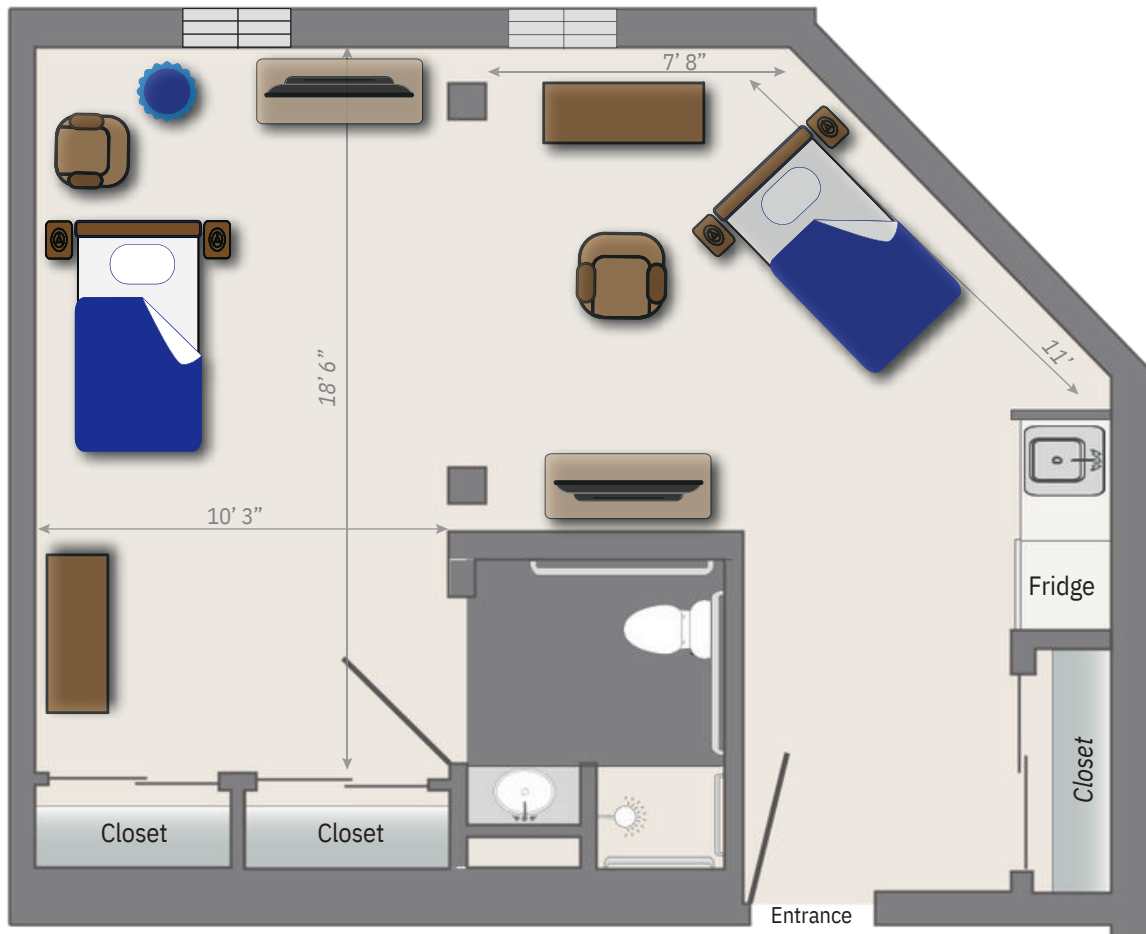

Assisted Living Floor Plans

Private Studio, Small

MIRA VIE

Assisted Living Floor Plans

Private Studio, Medium

MIRA VIE

Assisted Living Floor Plans

Private Studio, Medium with Den

MIRA VIE

Assisted Living Floor Plans

Companion Suite, Small

MIRA VIE

Assisted Living Floor Plans

Companion Suite, Large

MIRA VIE

Assisted Living Floor Plans

Assisted Living Studio Corner

MIRA VIE

Assisted Living Floor Plans

Assisted Living Large Two Room Suite

MIRA VIE